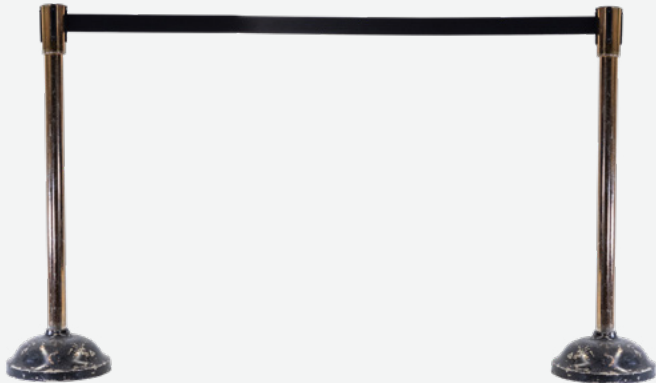

Propane Patio Heaters

Includes Propane

White Versa Cool Fan with Bracket

12", Quiet Running

**Fire
Extinguisher**

Crowd Control Stanchions
with Coloured Velvet Rope

Crowd Control Stanchions
8' Length Retractable

Wire/Cable Covers

**Portable Speaker
& Microphone**

Megaphone
Batteries not included

**Wind
Dancer**
18'

**Pink
Flamingos**

**Coat
Racks**